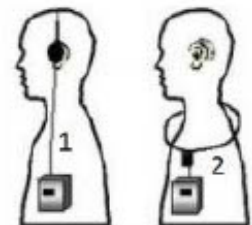

Loop Listener