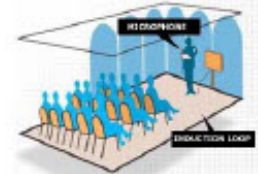

Clubhouse 2, Main Room

Ballroom and both meeting rooms have been looped . Use with telecoil equipped hearing aids.