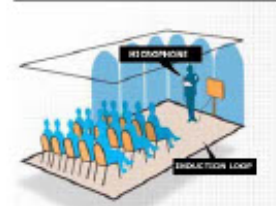

LAGUNA WOODS—HEARING ACCESSIBILITY

CLUBHOUSES & COMMUNITY CENTER

Laguna Woods Community Center Board Room

2345 El Toro Road
Laguna Woods, CA 92637

Captions on TVs and at home

Hearing Loop =Hearing Loop available. Loop Listeners available to those without t-coil equipped hearing aids at the Recpt desk
PC Club Learning Center—Hearing Loop