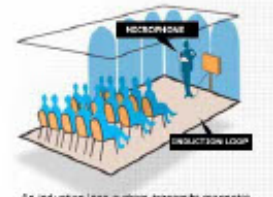

LAGUNA WOODS—HEARING ACCESSIBILITY

CLUBHOUSES & COMMUNITY CENTER

Laguna Woods Community Center Board Room

2345 El Toro Road
Laguna Woods, CA 92637

Captions on TVs and at home

Hearing Loop =Hearing Loop available. Loop Listeners available to those without t-coil equipped hearing aids at the Recpt desk
PC Club Learning Center—Hearing Loop

Clubhouse 1 Ball Room

Utilizes RF (Radio Frequency) receivers with headphones or neckloops that must be checked out at the Staff office. ID required

Clubhouse 1, Art Room Hearing loop available

Clubhouse 2, Main Room

Ballroom and both meeting rooms have been looped . Use with telecoil equipped hearing aids.

Performing Arts Center—Theater

Dining Room 1

Dining Room 2

Hearing Loop =Hearing Loop available. Loop Listeners available to those without t-coil equipped hearing aids at the ticket office.ticket office.

Clubhouse 5 & 6 Main Room

RF System. Utilizes RF (Radio Frequency) receivers with headphones or neckloops that must be checked out at the Staff office. ID required

Clubhouse 7 main meeting room

Hearing Loop available. Loop Listeners available to those without t-coil equipped hearing aids. Check with clubhouse staff for a listener. ID Required

Hearing Loss Association of America, Mission Viejo Chapter

Web: www.hlaamv.org — Email: Info@hlaamv.org