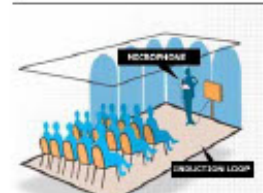

Clubhouse 7 main meeting room

Hearing Loop available. Loop Listeners available to those without t-coil equipped hearing aids. Check with clubhouse staff for a listener. ID Required