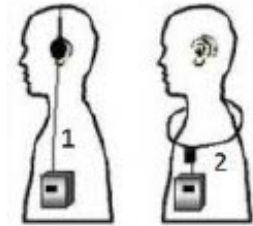

LAGUNA WOODS—HEARING ACCESSIBILITY

CLUBHOUSES & COMMUNITY CENTER

Laguna Woods Community Center Board Room

2345 El Toro Road
Laguna Woods, CA 92637

Captions on TVs and at home

Hearing Loop =Hearing Loop available. Loop Listeners available to those without t-coil equipped hearing aids at the Recpt desk
PC Club Learning Center—Hearing Loop

Clubhouse 1 Ball Room

Utilizes RF (Radio Frequency) receivers with headphones or neckloops that must be checked out at the Staff office. ID required

Clubhouse 1, Art Room Hearing loop available

Clubhouse 2, Main Room

Ballroom and both meeting rooms have been looped . Use with telecoil equipped hearing aids.

Performing Arts Center—Theater

Dining Room 1

Dining Room 2

Hearing Loop =Hearing Loop available. Loop Listeners available to those without t-coil equipped hearing aids at the ticket office.ticket office.

Clubhouse 5 & 6 Main Room

RF System. Utilizes RF (Radio Frequency) receivers with headphones or neckloops that must be checked out at the Staff office. ID required

Clubhouse 7 main meeting room

Hearing Loop available. Loop Listeners available to those without t-coil equipped hearing aids. Check with clubhouse staff for a listener. ID Required

Hearing Loss Association of America, Mission Viejo Chapter

Web: www.hlaamv.org — Email: Info@hlaamv.org